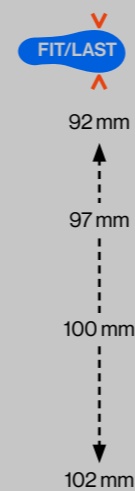

LANGE

MEN segmentation

race/piste	resort/all-mtn	freeride	TOURING

NEW RS WC			
NEW RS	SHADOW LV	FACELIFT XT³FREE LV	XT³TOUR 2.0
	SHADOW MV	FACELIFT XT³FREE MV	XT³TOUR HYBRID
	FACELIFT LX HV		

LANGE

WOMEN segmentation

race/piste	resort/all-mtn	freeride	TOURING

NEW RS WC			
NEW RS SC	SHADOW LV	FACELIFT XT³FREE LV	XT³TOUR 2.0
	SHADOW MV	FACELIFT XT³FREE MV	XT³TOUR HYBRID
	FACELIFT LX HV