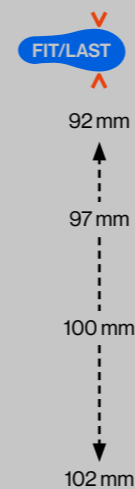

NEW RS WC			
NEW RS SC	SHADOW LV	FACELIFT XT³FREE LV	XT³TOUR 2.0
	SHADOW MV	FACELIFT XT³FREE MV	XT³TOUR HYBRID
	FACELIFT LX HV